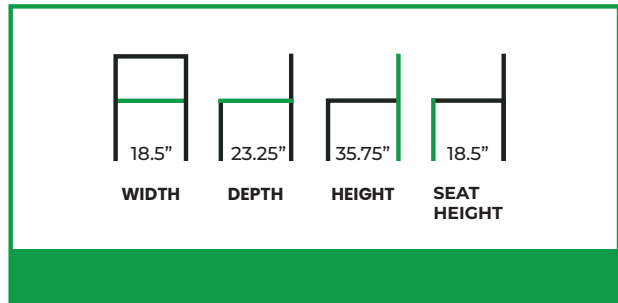

SALLE SIDE CHAIR

COLLECTION: Fusion

FN-0351SC

The Salle Side Chair presents a balanced blend of clean structure and subtle visual interest. Built on a durable aluminum frame, the chair features a straight, supportive backrest with an inset upholstered panel that adds depth without disrupting the streamlined silhouette. Gently tapered legs contribute to a stable stance while maintaining a light, refined profile suitable for a wide range of interiors.

Designed with comfort and longevity in mind, the Salle Side Chair includes a generously cushioned seat that supports extended use in shared environments. Its versatile form makes it well suited for dining rooms, senior living spaces, and hospitality settings, where dependable construction and understated character are equally important.

KEY FEATURES:

- **Commercial-Grade Construction**
  Built for durability and daily use in high-traffic hospitality environments
- **Contract-Grade Foam**
  Premium cushioning engineered for long-lasting comfort and shape retention.
- **Aluminum Metal Frame**

FRAME: Aluminum

FINISH OPTIONS: METAL | WOODLOOK

UPHOLSTERY OPTIONS: FABRIC + VINYL

MINIMUM ORDER QUANTITY:

- Standard: 20 units

COM REQUIREMENTS: 1.5 yards