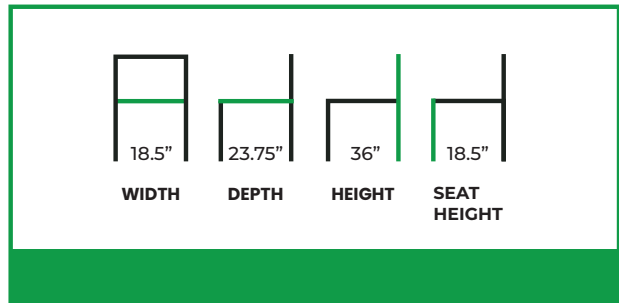

The Venn Banquet Chair balances form and function through refined simplicity and thoughtful detailing. Its gently tapered square legs and inset backrest convey modern sophistication, while the subtly flared frame introduces visual interest without disrupting clean lines or stackability. Constructed from durable aluminum with a realistic woodgrain finish, the Venn offers the warmth and character of wood alongside the strength, stability, and low maintenance of metal.

Designed for comfort during extended seating, the Venn features a generously upholstered seat paired with a horizontally paneled backrest that provides structured support and ergonomic ease. Reinforced construction and protective stacking elements ensure long-term performance in high-traffic environments. Ideal for upscale banquets, conference venues, and hospitality spaces, the Venn Banquet Chair delivers a polished aesthetic with dependable, commercial-grade functionality.