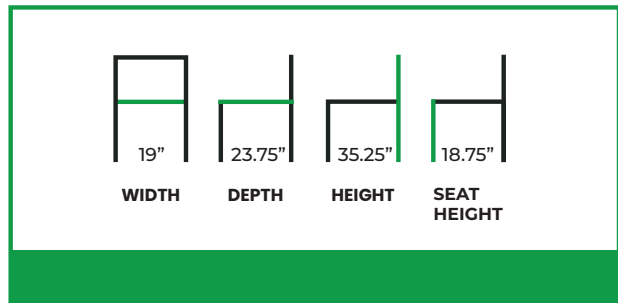

KEY FEATURES:

- **Commercial-Grade Construction**
  Built for durability and daily use in high-traffic hospitality environments
- **Contract-Grade Foam**
  Premium cushioning engineered for long-lasting comfort and shape retention.
- **Aluminum Metal Frame**

FRAME: Aluminum

FINISH OPTIONS: METAL | WOODLOOK

UPHOLSTERY OPTIONS: FABRIC + VINYL

MINIMUM ORDER QUANTITY:

- Standard: 20 units

COM REQUIREMENTS: 1.5 yards