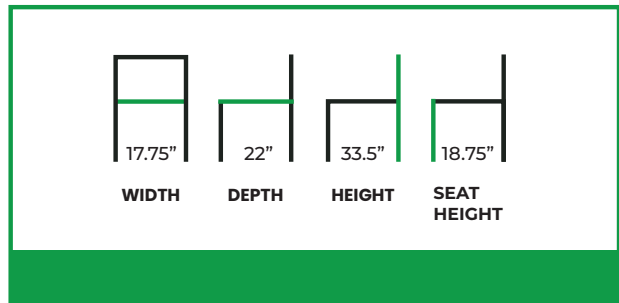

The Alessi Side Chair translates the collection's forward-looking design into a refined, compact dining form. Its softly sculpted backrest and seat create a cohesive silhouette that offers comfortable support while maintaining a light, contemporary presence. The gently curved back provides ergonomic contact, encouraging an upright yet relaxed seating posture well suited to dining environments.

Clean lines and balanced proportions give the chair a poised, architectural character, allowing it to integrate seamlessly into modern dining and hospitality interiors. Thoughtfully designed for everyday comfort, the Alessi Side Chair delivers a harmonious blend of innovation, simplicity, and refined design.