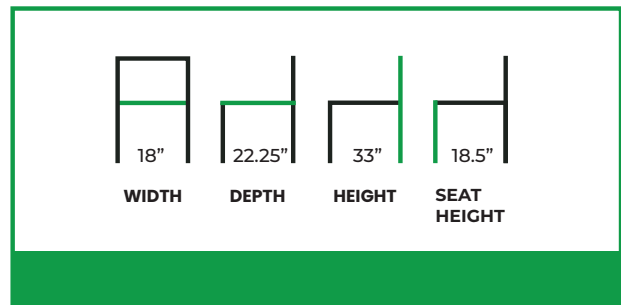

KEY FEATURES:

- **Commercial-Grade Construction**
  Built for durability and daily use in high-traffic hospitality environments
- **Contract-Grade Foam**
  Premium cushioning engineered for long-lasting comfort and shape retention.
- **Aluminum Metal Frame**

FRAME: Aluminum

FINISH OPTIONS: METAL | WOODLOOK

UPHOLSTERY OPTIONS: FABRIC + VINYL

MINIMUM ORDER QUANTITY:

- Standard: 4 units

COM REQUIREMENTS: 1.5 yards