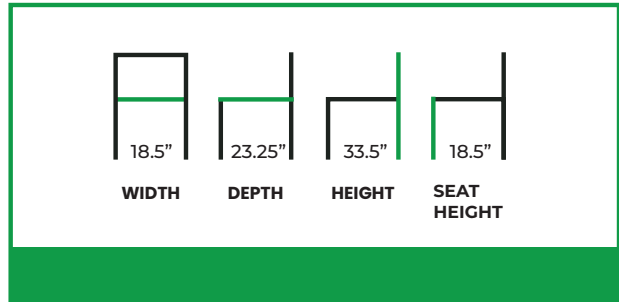

KEY FEATURES:

- **Commercial-Grade Construction**
  Built for durability and daily use in high-traffic hospitality environments
- **Contract-Grade Foam**
  Premium cushioning engineered for long-lasting comfort and shape retention.
- **Aluminum Metal Frame**

FRAME: Aluminum

FINISH OPTIONS: METAL | WOODLOOK

UPHOLSTERY OPTIONS: FABRIC + VINYL

MINIMUM ORDER QUANTITY:

- Standard: 20 units

COM REQUIREMENTS: 1.5 yards