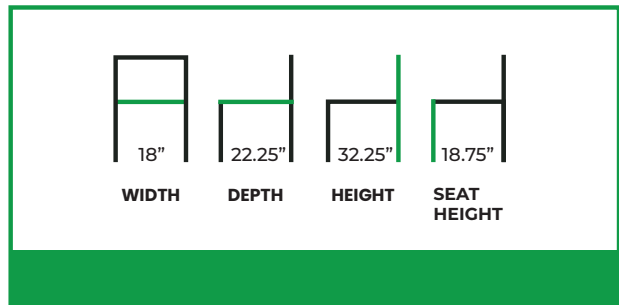

FELOSA SIDE CHAIR WOOD BACK

COLLECTION: Fusion

FN-2002SC-WB

The Felosa Side Chair embodies Scandinavian-inspired design through its clean lines, gentle curves, and understated elegance. Featuring a softly contoured backrest with a subtle inward curve for natural posture support and a rounded seat for everyday comfort, the chair balances ergonomics with visual lightness. Slim, tapered legs and a streamlined frame create an airy silhouette that feels modern yet approachable. Felosa is available with either a fully upholstered back for a softer, tailored look or a sculpted wood-look back that adds warmth and material contrast while maintaining an open, refined profile.

Well suited for restaurants, cafés, hospitality venues, collaborative spaces, and senior living environments, the Felosa Side Chair offers a versatile seating solution designed for extended use.

KEY FEATURES:

- **Commercial-Grade Construction**
  Built for durability and daily use in high-traffic hospitality environments
- **Contract-Grade Foam**
  Premium cushioning engineered for long-lasting comfort and shape retention.
- **Aluminum Metal Frame**

FRAME: Aluminum

FINISH OPTIONS: METAL | WOODLOOK

UPHOLSTERY OPTIONS: FABRIC + VINYL

MINIMUM ORDER QUANTITY:

- Standard: 20 units

COM REQUIREMENTS: 0.5 yards