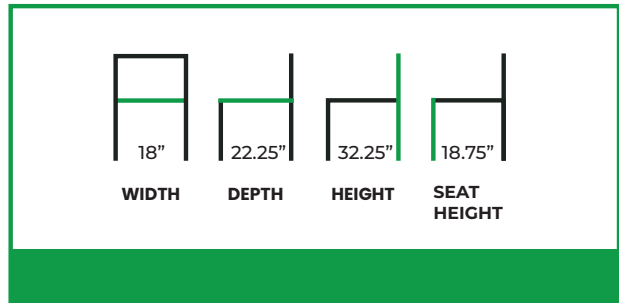

KEY FEATURES:

- **Commercial-Grade Construction**
  Built for durability and daily use in high-traffic hospitality environments
- **Contract-Grade Foam**
  Premium cushioning engineered for long-lasting comfort and shape retention.
- **Aluminum Metal Frame**

FRAME: Aluminum

FINISH OPTIONS: METAL | WOODLOOK

UPHOLSTERY OPTIONS: FABRIC + VINYL

MINIMUM ORDER QUANTITY:

- Standard: 20 units

COM REQUIREMENTS: 1.5 yards