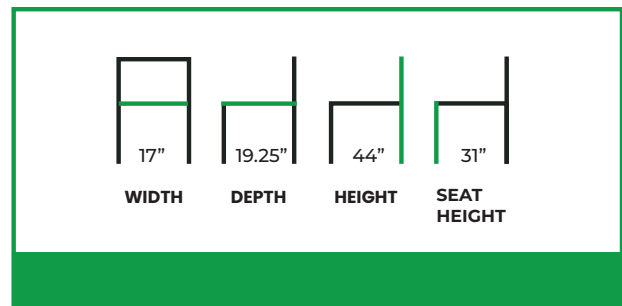

The Elucid Barstool combines classic proportions with a refined, architectural presence. Its ladder-style backrest introduces a familiar, timeless rhythm, while the gently contoured seat supports comfortable, upright seating. The wood-look aluminum frame delivers the visual warmth of traditional craftsmanship with the strength and resilience required for everyday use.

Gracefully curved rear legs soften the silhouette and add stability, complemented by an integrated metal footrest that reinforces durability in high-traffic settings. Well suited for bars, restaurants, and hospitality interiors, the Elucid Barstool offers a thoughtful balance of comfort, structure, and enduring style.