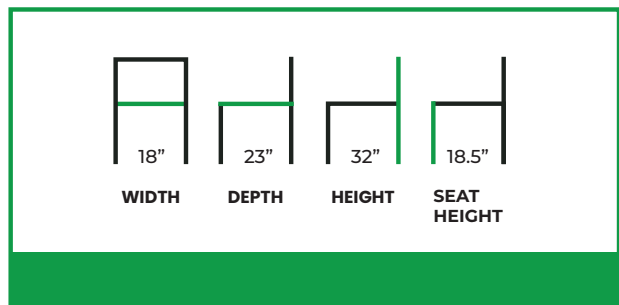

WORLEY SIDE CHAIR SLIM BACK

COLLECTION: Fusion

FN-2802SC

The Worley Side Chair delivers a clean, contemporary silhouette defined by soft geometry and thoughtful proportions. Its gently rounded backrest flows naturally into the seat, creating a cohesive form that feels both modern and approachable. Designed with comfort in mind, the padded seat and supportive back provide an inviting seating experience suited for extended use without visual heaviness.

Set on tapered stainless steel legs, the chair maintains a light, architectural presence while offering dependable stability. The armless design allows for easy movement and flexible placement, making the Worley Side Chair well suited for dining areas, lounge settings, or collaborative environments. Refined yet practical, it balances everyday functionality with understated modern design.

KEY FEATURES:

- **Commercial-Grade Construction**
  Built for durability and daily use in high-traffic hospitality environments
- **Contract-Grade Foam**
  Premium cushioning engineered for long-lasting comfort and shape retention.
- **Stainless Steel Frame**

FRAME: Steel

FINISH OPTIONS: METAL | WOODLOOK

UPHOLSTERY OPTIONS: FABRIC + VINYL

MINIMUM ORDER QUANTITY:

- Standard: 4 units

COM REQUIREMENTS: 1.5 yards