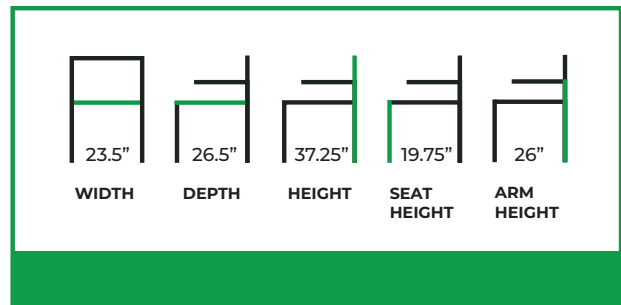

The Musique Armchair brings sculptural sophistication to dining and lounge spaces through its distinctive hourglass-shaped backrest and tailored silhouette. Defined by a structured frame with clean, angular lines, the chair balances refined detailing with a strong architectural presence, creating visual rhythm while supporting ergonomic comfort.

Ideal for hospitality venues, boutique dining settings, and refined common areas, the Musique Armchair offers a considered blend of comfort, craftsmanship, and contemporary design.