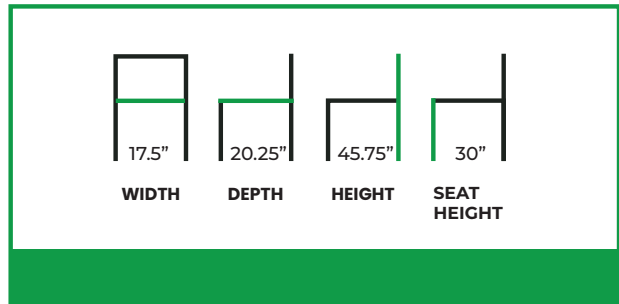

The Sardis Barstool presents a refined interpretation of mid-century design, combining clean lines with contemporary construction. Its gently contoured wood-look aluminum frame creates a warm yet durable foundation, supporting a comfortably cushioned seat and softly shaped backrest. The rounded back offers ergonomic support, while subtly tapered legs contribute to a balanced, streamlined silhouette.

Designed for both style and everyday use, the Sardis Barstool is well suited for restaurants, bars, and modern dining environments seeking timeless character with dependable performance.