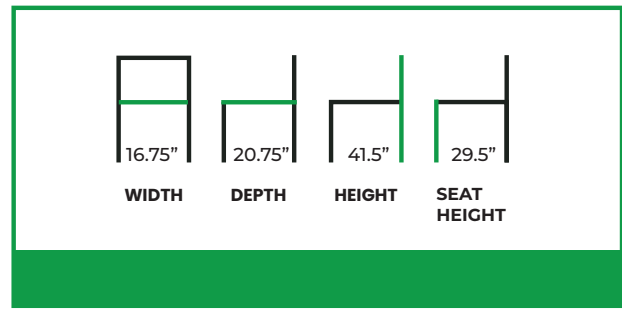

The Poise Barstool blends classic elegance with artistic expression, defined by its gracefully curved wood-look aluminum frame and refined proportions. A plush, generously cushioned seat offers inviting comfort, while the upholstered backrest becomes a focal point with its customizable, statement fabric panel that adds depth and personality.

Finished with a durable metal footrest for everyday support, the Poise Barstool balances comfort, character, and performance. Ideal for upscale dining rooms, lounges, or boutique hospitality environments, it delivers timeless appeal with a distinctive, design-forward touch.