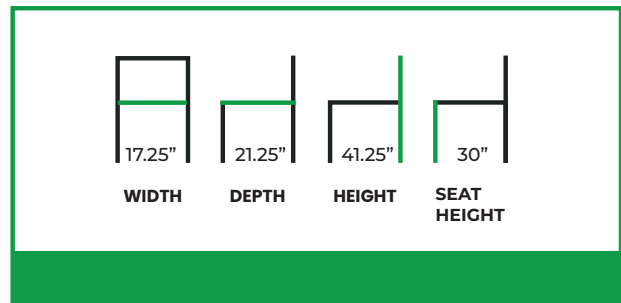

GLENDAL BARSTOOL

COLLECTION: Fusion

FN-4227BS

The Glendal Barstool blends clean, modern lines with understated warmth, creating a refined yet approachable seating option. A gently curved plywood backrest offers subtle support while maintaining a slim, minimalist profile, paired with a plush upholstered seat designed for comfortable, everyday use. The softly tapered wood-look aluminum frame provides the appearance of natural wood with the durability required for high-traffic environments.

A streamlined metal footrest adds both comfort and structural reinforcement, enhancing long-term performance without interrupting the stool's light visual presence. Ideal for restaurants, cafés, or residential bar settings, the Glendal Barstool delivers balanced proportions, practical comfort, and contemporary elegance in a thoughtfully crafted form.

KEY FEATURES:

- **Commercial-Grade Construction**
  Built for durability and daily use in high-traffic hospitality environments
- **Contract-Grade Foam**
  Premium cushioning engineered for long-lasting comfort and shape retention.
- **Aluminum Metal Frame**

FRAME: Aluminum

FINISH OPTIONS: METAL | WOODLOOK

UPHOLSTERY OPTIONS: FABRIC + VINYL

MINIMUM ORDER QUANTITY:

- Standard: 20 units

COM REQUIREMENTS: 0.5 yard