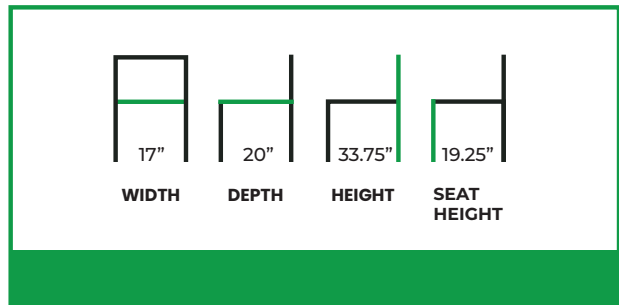

KEY FEATURES:

- **Commercial-Grade Construction**
  Built for durability and daily use in high-traffic hospitality environments
- **Contract-Grade Foam**
  Premium cushioning engineered for long-lasting comfort and shape retention.
- **Aluminum Metal Frame**

FRAME: Aluminum

FINISH OPTIONS: METAL | WOODLOOK

UPHOLSTERY OPTIONS: FABRIC + VINYL

MINIMUM ORDER QUANTITY:

- Standard: 20 units

COM REQUIREMENTS: 0.5 yard