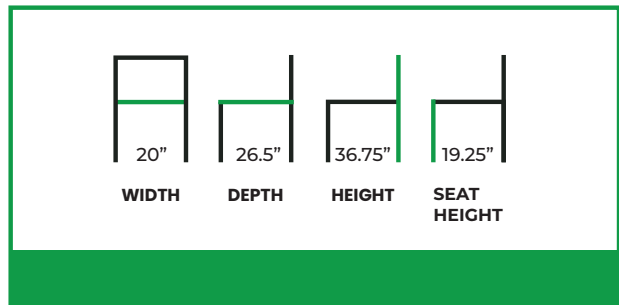

KEY FEATURES:

- **Commercial-Grade Construction**
  Built for durability and daily use in high-traffic hospitality environments
- **Contract-Grade Foam**
  Premium cushioning engineered for long-lasting comfort and shape retention.
- **Aluminum Metal Frame**

FRAME: Aluminum

FINISH OPTIONS: METAL | WOODLOOK

UPHOLSTERY OPTIONS: FABRIC + VINYL

MINIMUM ORDER QUANTITY:

- Standard: 20 units

COM REQUIREMENTS: 2 yards