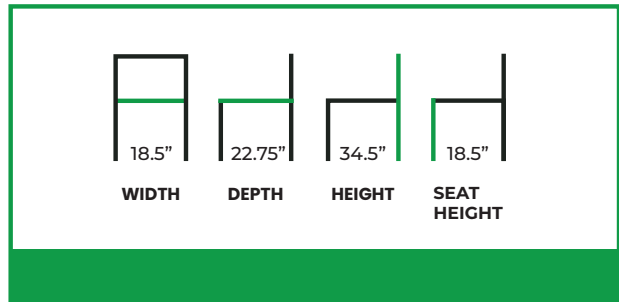

KEY FEATURES:

- **Commercial-Grade Construction**
  Built for durability and daily use in high-traffic hospitality environments
- **Contract-Grade Foam**
  Premium cushioning engineered for long-lasting comfort and shape retention.
- **Aluminum Metal Frame**

FRAME: Aluminum

FINISH OPTIONS: METAL | WOODLOOK

UPHOLSTERY OPTIONS: FABRIC + VINYL

MINIMUM ORDER QUANTITY:

- Standard: 20 units

COM REQUIREMENTS: 1.5 yards