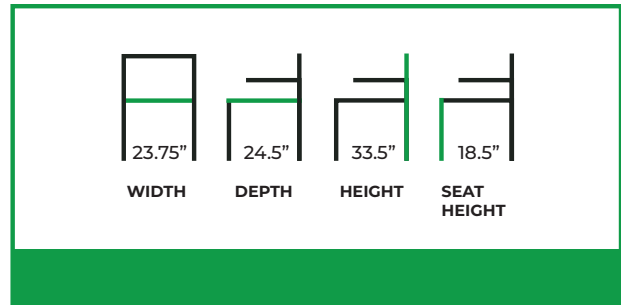

KEY FEATURES:

- **Commercial-Grade Construction**
  Built for durability and daily use in high-traffic hospitality environments
- **Contract-Grade Foam**
  Premium cushioning engineered for long-lasting comfort and shape retention.
- **Aluminum Metal Frame**

FRAME: Aluminum

FINISH OPTIONS: METAL | WOODLOOK

UPHOLSTERY OPTIONS: FABRIC + VINYL

MINIMUM ORDER QUANTITY:

- Standard: 20 units

COM REQUIREMENTS: 1.5 yards