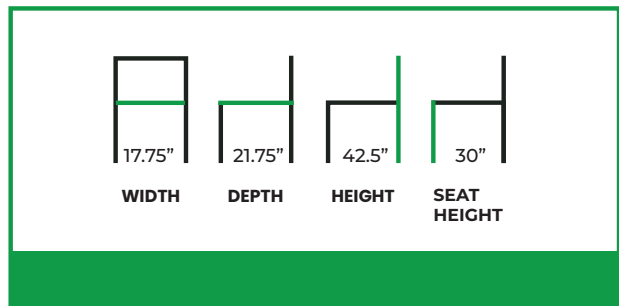

SALLE BARSTOOL

COLLECTION: Fusion

FN-6717BS

The Salle Barstool offers a fresh interpretation of classic bar seating, blending playful character with refined structure. Crafted from durable wood-look aluminum, its gently contoured frame provides a warm, architectural foundation while standing up to the demands of high-traffic use. A plush upholstered seat ensures everyday comfort, complemented by a supportive backrest panel wrapped in a vibrant patterned textile that brings a touch of retro charm and visual energy.

Clean lines and a slim, balanced profile keep the silhouette modern, making the Salle Barstool an ideal choice for restaurants, cafés, and hospitality spaces seeking personality without sacrificing durability or sophistication.