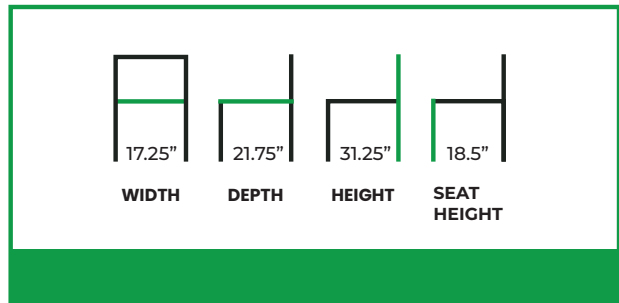

KEY FEATURES:

- **Commercial-Grade Construction**
  Built for durability and daily use in high-traffic hospitality environments
- **Contract-Grade Foam**
  Premium cushioning engineered for long-lasting comfort and shape retention.
- **Aluminum Metal Frame**

FRAME: Aluminum

FINISH OPTIONS: METAL | WOODLOOK

UPHOLSTERY OPTIONS: FABRIC + VINYL

MINIMUM ORDER QUANTITY:

- Standard: 20 units

COM REQUIREMENTS: 0.5 yards