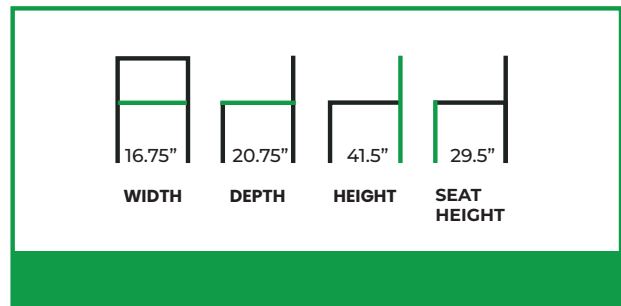

The Romana Barstool blends retro-inspired character with contemporary performance, defined by its sleek tubular steel frame and clean, architectural stance. Vertically channeled upholstery on both the seat and backrest introduces subtle texture and a nod to vintage design, while the gently contoured cushioning provides lasting comfort.

Finished with an integrated footrest for everyday support, the Romana Barstool is both durable and visually striking. Ideal for restaurants, cocktail bars, and modern hospitality interiors, it delivers timeless appeal with a confident, modern edge.