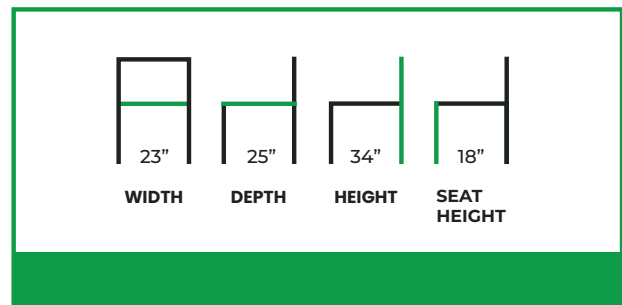

The Kain Side Chair is defined by fluid lines and a tailored presence. Its gently sloped backrest flows seamlessly into the seat, creating a supportive, wrap-around feel that encourages relaxed posture. Fully upholstered surfaces soften the silhouette, while the slim aluminum frame outlines the form with subtle contrast and architectural refinement.

Thoughtful proportions and a slightly reclined profile provide lasting comfort for dining, meetings, or extended use. With tapered legs that add visual lightness without sacrificing stability, the Kain Side Chair is an ideal choice for hospitality spaces, senior living environments, and refined commercial interiors seeking a balance of comfort, durability, and understated elegance.