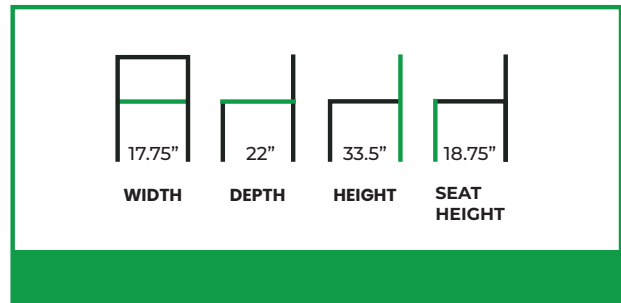

The Alessi Side Chair translates the collection's forward-looking design into a refined, compact dining form. Its softly sculpted backrest and seat create a cohesive silhouette that offers comfortable support while maintaining a light, contemporary presence. The gently curved back provides ergonomic contact, encouraging an upright yet relaxed seating posture well suited to dining environments.

Clean lines and balanced proportions give the chair a poised, architectural character, allowing it to integrate seamlessly into modern dining and hospitality interiors. Thoughtfully designed for everyday comfort, the Alessi Side Chair delivers a harmonious blend of innovation, simplicity, and refined design.