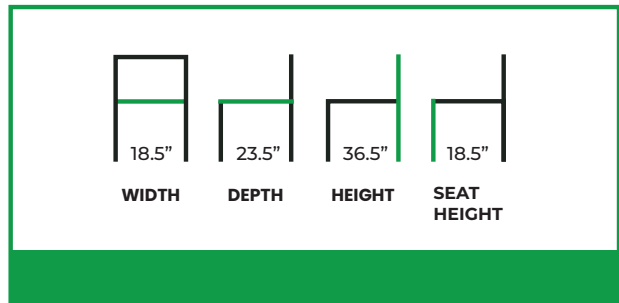

KEY FEATURES:

- **Commercial-Grade Construction**
  Built for durability and daily use in high-traffic hospitality environments
- **Contract-Grade Foam**
  Premium cushioning engineered for long-lasting comfort and shape retention.
- **Aluminum Metal Frame**

FRAME: Aluminum

FINISH OPTIONS: METAL | WOODLOOK

UPHOLSTERY OPTIONS: FABRIC + VINYL

MINIMUM ORDER QUANTITY:

- Standard: 20 units

COM REQUIREMENTS: 1.5 yards