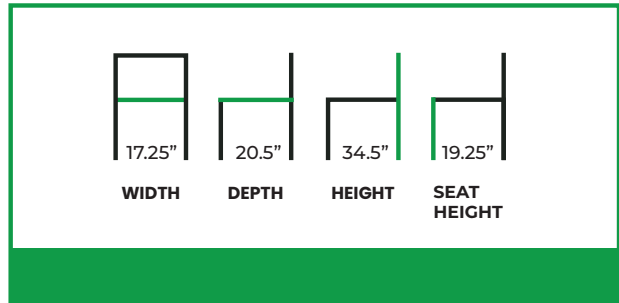

The Crosset Side Chair reflects the enduring character of classic bistro design through its iconic X-back and gently curved frame. The open back structure creates visual lightness and support, while the contoured seat enhances comfort for everyday use. Rounded detailing and balanced proportions give the chair a familiar, inviting presence with timeless appeal.

Lightweight yet stable, the Crosset Side Chair is well suited for cafés, restaurants, event spaces, and casual dining environments. Its relaxed silhouette and dependable construction make it a versatile seating solution that blends traditional influence with practical, everyday functionality.