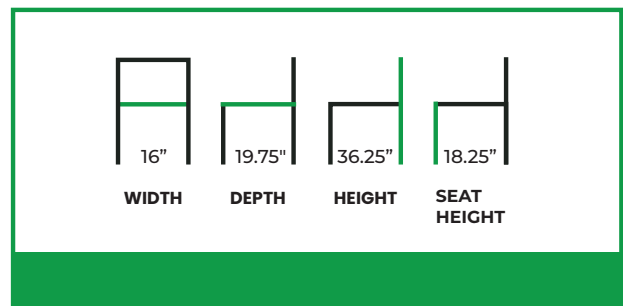

KEY FEATURES:

- **Commercial-Grade Construction**
  Built for durability and daily use in high-traffic hospitality environments
- **Aluminum Metal Frame**

FRAME: Aluminum

FINISH OPTIONS: METAL | WOODLOOK

MINIMUM ORDER QUANTITY:

- Standard: 20 units

COM REQUIREMENTS: 0 yard