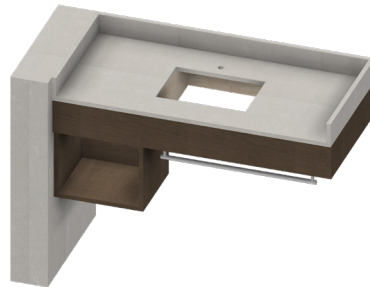

EXG2-202
Double Queen Headboard
160"W x 19"D x 60"H

EXG2-203 (L)
Functional Rack-L
144"W x 76"D x 24"H

EXG2-203 (R)
Functional Rack-R
144"W x 76"D x 24"H

CASEGOODS

HOLIDAY INN EXPRESS

Guestroom

EXG2-204
Stand-Alone Desk
54"W x 22"D x 30"H

EXG2-206
Framed Full-Length Mirror
30"W x 2"D x 60"H

EXG2-207
Smartshelf and Hook Panel
20"W x 9"D x 60"H

EXG2-208
Side Table
22"W x 22"D x 26"H

EXG2-209 (L)
Vanity-L
53"W x 30.75"D x 39.5"H

EXG2-209 (R)
Vanity-R
53"W x 30.75"D x 39.5"H

EXG2-210
Laminate Shelf
32"W x 15"D x 1.75"H

EXG2-211
Stone Shelf
32"W x 23"D x 5.5"H

EXG2-212
Coffee Table
36"W x 24"D x 17.75"H

**Contract
Furniture
Solutions**

130 - 6251 Graybar Road
Richmond, BC V6W 1H3