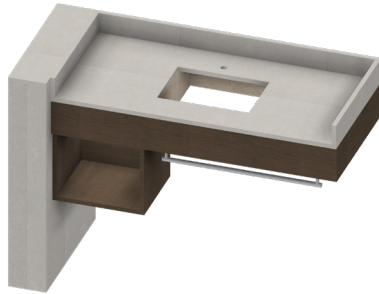

EXG2-214 (L)
ADA Functional Rack-L
144"W x 24"D x 76"H

CASEGOODS

HOLIDAY INN EXPRESS

Guestroom

EXG2-215 (L)
ADA Vanity-L
53"W x 24"D x 37.5"H