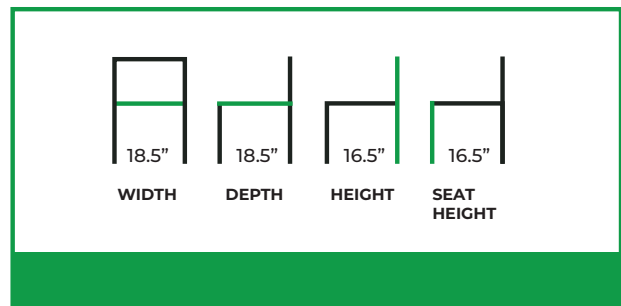

GLENN OTTOMAN

COLLECTION: Ottomans

LS-362OT

The Glenn Ottoman features a clean cylindrical silhouette that brings softness and versatility to a space. Fully upholstered from top to base, its rounded form is complemented by a smooth, cushioned seat and tailored edge detailing that gives the piece a refined, polished appearance. A subtle pull-tab accent on the side adds a functional detail while enhancing its understated character.

Compact in scale, the Glenn Ottoman is well suited for hospitality settings where flexible seating or accent pieces are needed. Its simple profile allows it to work easily in guest rooms, lounges, and collaborative spaces, while the fully upholstered body creates a cohesive and inviting look.

KEY FEATURES:

- **Commercial-Grade Construction**
  Built for durability and daily use in high-traffic hospitality environments
- **Contract-Grade Foam**
  Premium cushioning engineered for long-lasting comfort and shape retention.

UPHOLSTERY OPTIONS: FABRIC + VINYL

MINIMUM ORDER QUANTITY:

- Standard: 4 units

COM REQUIREMENTS: 2 yards