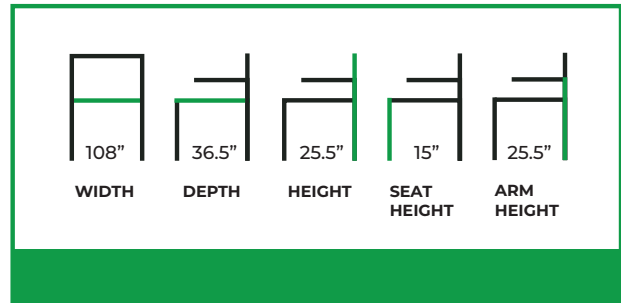

# ROLF SOFA

**COLLECTION:** Sofas

**LS-432SF**

The Rolf Sofa showcases a bold, contemporary silhouette defined by its rounded arms and seamless upholstered form. Its sculpted frame wraps smoothly around three generously proportioned seat cushions, creating a cohesive and inviting profile. The softly curved armrests transition fluidly into the backrest, emphasizing the sofa's clean geometry while maintaining a comfortable, supportive seating experience.

Anchored by a recessed base, the Rolf Sofa appears to float slightly above the floor, giving the piece a sleek and architectural presence. The contrast between the structured foundation and the plush upholstered seating highlights the sofa's modern character while preserving a sense of warmth and comfort.