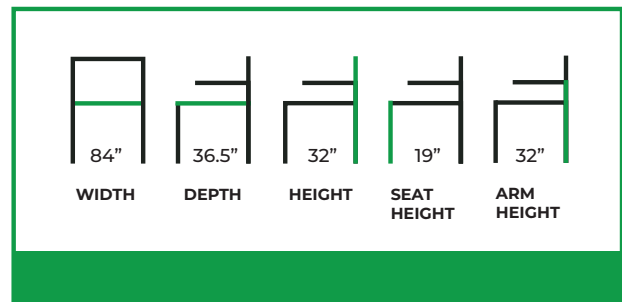

KEY FEATURES:

- **Commercial-Grade Construction**
  Built for durability and daily use in high-traffic hospitality environments
- **Contract-Grade Foam**
  Premium cushioning engineered for long-lasting comfort and shape retention.
- **Solid Wood Frame**

FRAME: Solid Wood

FINISH OPTIONS: WOOD STAINS

UPHOLSTERY OPTIONS: FABRIC + VINYL

MINIMUM ORDER QUANTITY:

- Standard: 4 units

COM REQUIREMENTS: 10 yards