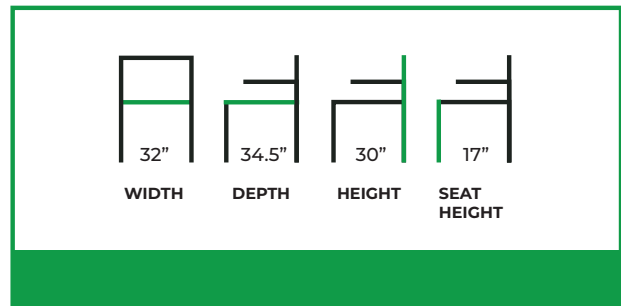

NORMAND LOUNGE CHAIR

COLLECTION: Lounge Chairs

LS-593LC

The Normand Lounge Chair showcases a softly sculpted barrel silhouette that invites relaxed, comfortable seating. Its curved backrest flows seamlessly into gently integrated arms, creating a supportive enclosure that enhances the overall sense of comfort. A plush, generously cushioned seat provides a relaxed sit, while subtle seam detailing highlights the chair's smooth, tailored upholstery and refined form.

Supported by a solid wood base with elegantly tapered legs, the Normand Lounge Chair balances soft contours with a clean architectural foundation. The contrast between the upholstered shell and the structured wood frame adds visual depth, giving the chair a sophisticated yet welcoming presence.

KEY FEATURES:

- **Commercial-Grade Construction**
  Built for durability and daily use in high-traffic hospitality environments
- **Contract-Grade Foam**
  Premium cushioning engineered for long-lasting comfort and shape retention.
- **Solid Wood Frame**

FRAME: Solid Wood

FINISH OPTIONS: WOOD STAINS

UPHOLSTERY OPTIONS: FABRIC + VINYL

MINIMUM ORDER QUANTITY:

- Standard: 4 units

COM REQUIREMENTS: 6 yards