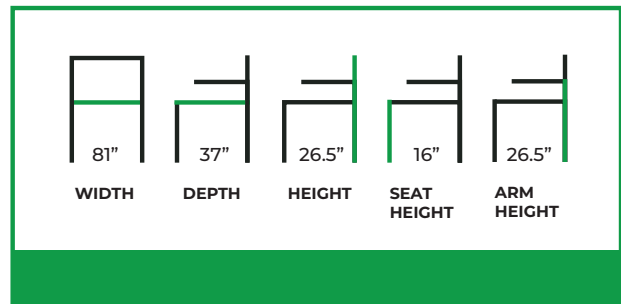

BRYAN SOFA BED

COLLECTION: Sofa Beds

LS-649SB

The Bryan Sofa Bed blends contemporary structure with tailored comfort, making it a versatile piece suited for modern hospitality and residential interiors. Its clean, boxy silhouette is softened by vertically channeled upholstery that wraps seamlessly around the arms and back, creating a refined rhythm of lines that adds subtle visual texture.

Generously cushioned seat pads provide supportive comfort, while the fully upholstered frame gives the sofa a cohesive and polished appearance from every angle. The low-profile plinth base in wood grounds the design and introduces a warm architectural element that contrasts beautifully with the upholstered body.

KEY FEATURES:

- **Commercial-Grade Construction**
  Built for durability and daily use in high-traffic hospitality environments
- **Contract-Grade Foam**
  Premium cushioning engineered for long-lasting comfort and shape retention.
- **Solid Wood Frame**

FRAME: Solid Wood

FINISH OPTIONS: WOOD STAINS

UPHOLSTERY OPTIONS: FABRIC + VINYL

MINIMUM ORDER QUANTITY:

- Standard: 4 units

COM REQUIREMENTS: 14 yards