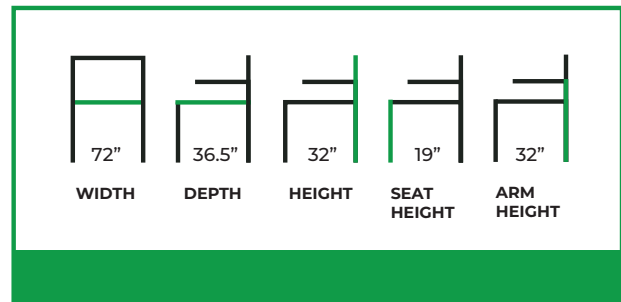

The inside back is accented with button tufting that extends seamlessly into the inner arms, adding depth, texture, and a timeless sense of craftsmanship. This thoughtful detailing enhances the sofa's visual interest while maintaining a clean and balanced overall form. A generously padded seat cushion provides comfortable support, complementing the structured back for a relaxed yet polished seating experience. It is available in both Queen and Full sizes, offering flexible options for guest rooms, hospitality environments, and adaptable living spaces.