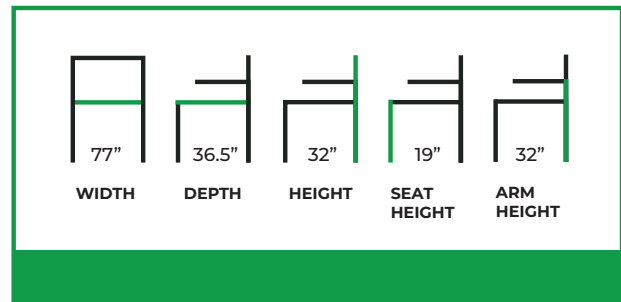

The inside back is accented with button tufting that extends seamlessly into the inner arms, adding depth, texture, and a timeless sense of craftsmanship. This thoughtful detailing enhances the sofa's visual interest while maintaining a clean and balanced overall form. A generously padded seat cushion provides comfortable support, complementing the structured back for a relaxed yet polished seating experience. It is available in both Queen and Full sizes, offering flexible options for guest rooms, hospitality environments, and adaptable living spaces.