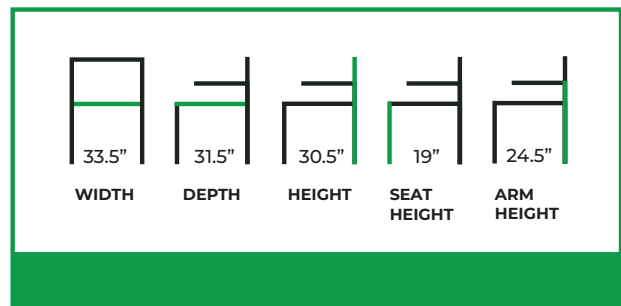

The Hodge Lounge Chair features a soft, sculptural silhouette defined by its curved barrel back and gently rounded form. The continuous wraparound backrest creates an inviting enclosure, offering both visual softness and supportive comfort. Its clean upholstery and seamless curves give the chair a refined, contemporary presence.

A generously cushioned seat enhances the chair's relaxed feel, while the smooth, tailored upholstery highlights the subtle shaping of the frame. Tapered wood legs introduce warmth and contrast, grounding the design while maintaining a light and elegant profile.