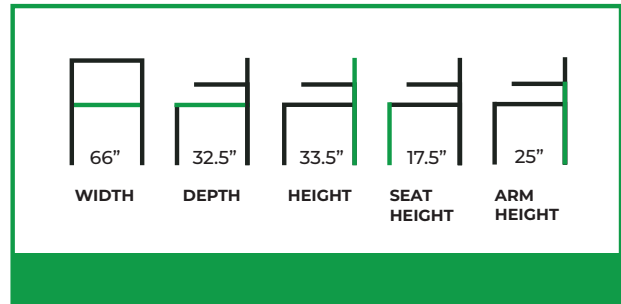

Set on tapered wood legs, the Trenton's balanced proportions and refined silhouette allow it to integrate easily into guest rooms, lounge areas, and public seating environments. Available in both sofa and loveseat configurations, the collection provides flexible seating options while maintaining a cohesive design language.