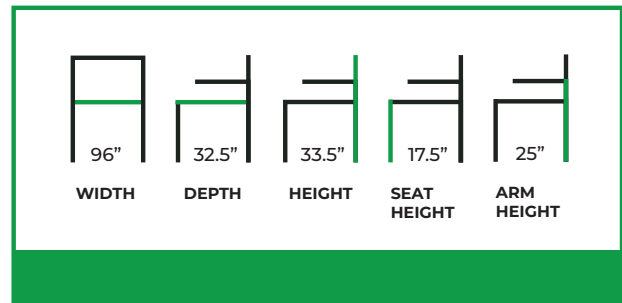

Set on tapered wood legs, the Trenton's balanced proportions and refined silhouette allow it to integrate easily into guest rooms, lounge areas, and public seating environments. Available in both sofa and loveseat configurations, the collection provides flexible seating options while maintaining a cohesive design language.