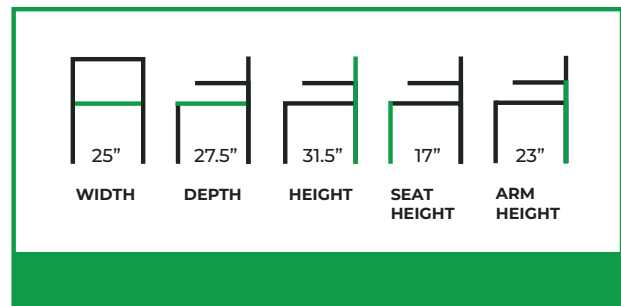

KEY FEATURES:

- **Commercial-Grade Construction**
  Built for durability and daily use in high-traffic hospitality environments
- **Contract-Grade Foam**
  Premium cushioning engineered for long-lasting comfort and shape retention.
- **Solid Wood Frame**

FRAME: Solid Wood

FINISH OPTIONS: WOOD STAINS

UPHOLSTERY OPTIONS: FABRIC + VINYL

MINIMUM ORDER QUANTITY:

- Standard: 4 units

COM REQUIREMENTS: 4 yards