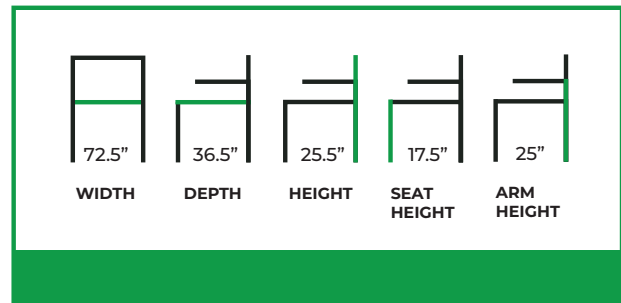

KEY FEATURES:

- **Commercial-Grade Construction**
  Built for durability and daily use in high-traffic hospitality environments
- **Contract-Grade Foam**
  Premium cushioning engineered for long-lasting comfort and shape retention.
- **Solid Wood Frame**

FRAME: Solid Wood

FINISH OPTIONS: WOOD STAINS

UPHOLSTERY OPTIONS: FABRIC + VINYL

MINIMUM ORDER QUANTITY:

- Standard: 4 units

COM REQUIREMENTS: 12 yards