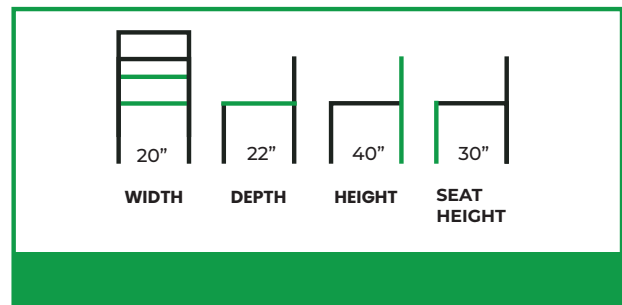

The Dorion Barstool is defined by a crisp, upright profile that prioritizes support and durability in a compact footprint. Its squared backrest provides straightforward upper-back support while keeping the silhouette clean and unobtrusive at a counter or bar. The seat is thickly cushioned with a flat sitting surface that feels stable and predictable —well-suited to frequent use and quick transitions on and off the stool.

The structure is built around four straight legs connected by a full perimeter stretcher system. This boxed bracing acts as both a footrest and a rigidity frame, distributing load across the base and helping resist racking and wobble over time. With its simple geometry, reinforced under-seat frame, and all-sides foot support, the Dorion is a practical choice for high-traffic hospitality and dining environments.