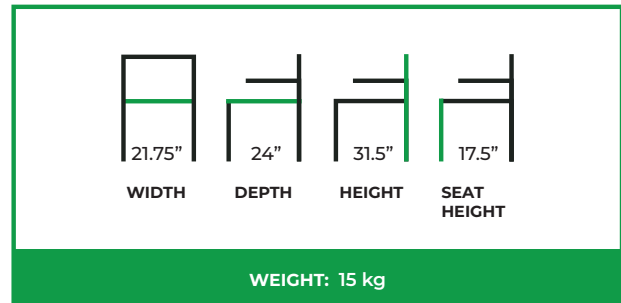

YOHO ARMCHAIR

COLLECTION: Signature

SC-042AC

The Yoho Armchair pairs a sculptural silhouette with practical comfort through a clean, minimal frame. Its continuous wraparound backrest forms integrated arms, creating a supportive cradle that encourages relaxed, upright seating while providing natural elbow support. The gently curved back is set at a slight recline to follow the body, and the padded seat adds everyday comfort without adding bulk.

Structurally, the chair is built around a tapered, splayed-leg base that widens its footprint for stability. The arms transfer load into the front and rear posts, reinforcing the frame and helping prevent side-to-side racking. With its open side profile and compact proportions, the Yoho fits easily around dining tables or as a flexible pull-up chair in hospitality and lounge settings.