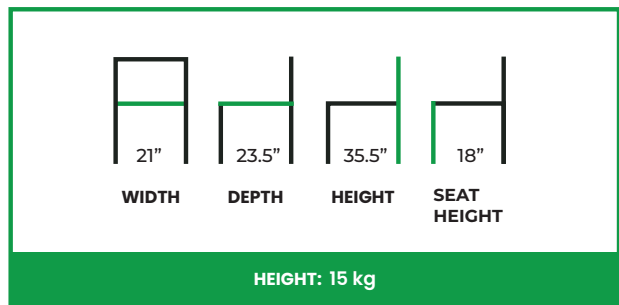

PLANO SIDE CHAIR

COLLECTION: Signature

SC-069SC

The Plano Side Chair combines a gently curved upholstered shell with a clean, tapered base designed for stable, everyday dining use. The backrest offers consistent upper-back support and is shaped to encourage an upright posture, while the seat is softly contoured for comfortable weight distribution. A small open handle at the lower back improves grip for easy repositioning and adds flexibility without compromising support.

Structurally, the chair sits on four tapered legs set at a subtle splay to widen the stance and improve balance. The upholstered shell is anchored to a rigid under-seat frame that spreads load evenly into the legs and helps reduce flex at the corners over time. With its compact footprint and easy-handling back cutout, the Plano is well-suited for hospitality and dining settings where chairs are frequently moved.