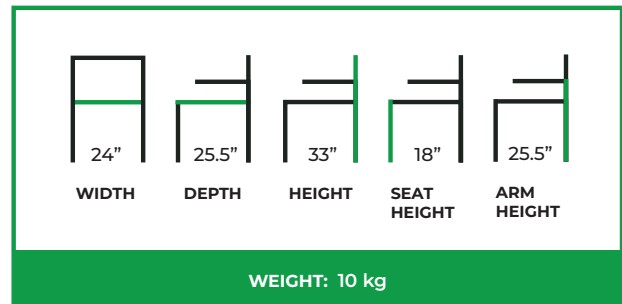

SWAN ARMCHAIR

COLLECTION: Signature

SC-075AC

The Swan Armchair is characterized by its graceful silhouette and softly sculpted form. Gently curved arms flow seamlessly into the backrest, creating an elegant, continuous line that offers supportive comfort while maintaining a light, refined presence. The balanced proportions and subtle shaping give the chair a poised character that feels both timeless and contemporary.

Designed for relaxed, upright seating, the contoured seat and supportive back provide comfort during extended use without sacrificing visual clarity. Supported by a slender, well-proportioned frame, the Swan Armchair is well suited to dining and hospitality environments seeking refined design, comfort, and understated sophistication.

KEY FEATURES:

- **Commercial-Grade Construction**
  Built for durability and daily use in high-traffic hospitality environments
- **Contract-Grade Foam**
  Premium cushioning engineered for long-lasting comfort and shape retention.
- **Solid Wood Frame**

FRAME: Solid Wood

FINISH OPTIONS: WOOD STAINS

UPHOLSTERY OPTIONS: FABRIC + VINYL

MINIMUM ORDER QUANTITY:

- Standard: 4 units

COM REQUIREMENTS: 1.5 yards