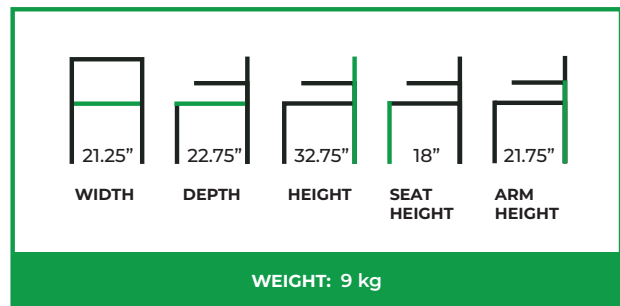

KEY FEATURES:

- **Commercial-Grade Construction**
  Built for durability and daily use in high-traffic hospitality environments
- **Contract-Grade Foam**
  Premium cushioning engineered for long-lasting comfort and shape retention.
- **Solid Wood Frame**

FRAME: Solid Wood

FINISH OPTIONS: WOOD STAINS

UPHOLSTERY OPTIONS: FABRIC + VINYL

MINIMUM ORDER QUANTITY:

- Standard: 4 units

COM REQUIREMENTS: 2.5 yards