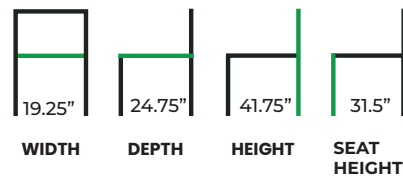

# EXPRESS BARSTOOL

**COLLECTION:** Signature

**SC-078BS**

The Express Barstool pairs a streamlined seat-and-back assembly with a sturdy, sculpted frame built for bar-height stability. A low, horizontal backrest provides supportive contact at the mid-back while keeping the profile open for easy movement and quick sit-downs. The seat is cushioned and set into a defined frame, creating a secure sitting surface with a clean edge that supports comfortable, upright posture.

Structurally, the stool stands on four tapered legs with a slightly widened stance to improve balance at height. A fixed stretcher system ties the legs together, functioning as both a footrest and a reinforcing brace that reduces wobble and resists racking over time. The result is a compact, durable barstool suited to high-traffic dining and hospitality settings.

**WEIGHT:** 10 kg