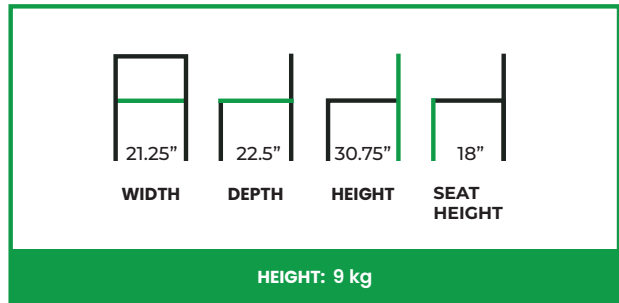

KEY FEATURES:

- **Commercial-Grade Construction**
  Built for durability and daily use in high-traffic hospitality environments
- **Contract-Grade Foam**
  Premium cushioning engineered for long-lasting comfort and shape retention.
- **Solid Wood Frame**

FRAME: Solid Wood

FINISH OPTIONS: SC WOOD STAINS

UPHOLSTERY OPTIONS: FABRIC + VINYL

MINIMUM ORDER QUANTITY:

- Standard: 4 units

COM REQUIREMENTS: 2 yards