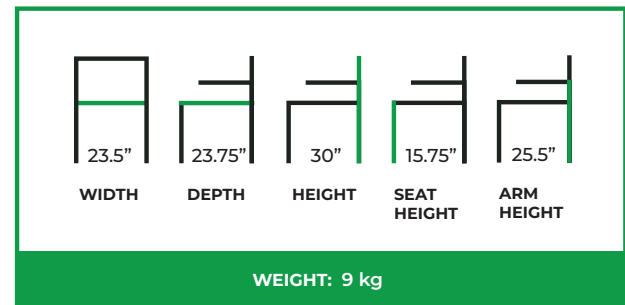

The Maison Armchair presents a refined, expressive silhouette defined by its softly sculpted form and tailored upholstery. The gently curved backrest and integrated arms create an enveloping profile that offers supportive comfort, while subtle gathering along the back introduces texture and visual depth. This combination of structure and softness gives the chair a distinctive, elegant presence.

Designed for relaxed yet upright seating, the generously cushioned seat and supportive back encourage comfort during extended use. Balanced by a well-proportioned base, the Maison Armchair is well suited to dining and hospitality interiors seeking a sophisticated blend of craftsmanship, character, and everyday comfort.