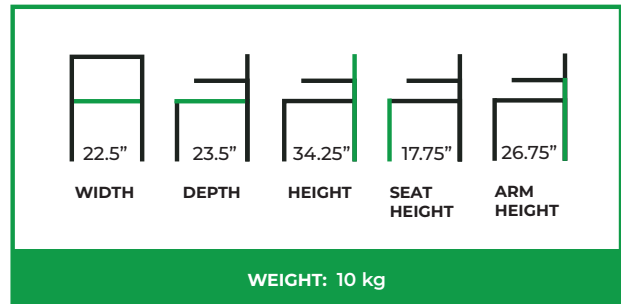

AUDEN ARMCHAIR

COLLECTION: Signature

SC-236AC

The Auden Armchair presents a refined, timeless silhouette defined by its structured frame and gently contoured seating. Clean, straight arms frame the chair with a sense of balance and restraint, while the softly padded backrest and seat provide supportive comfort. The contrast between the crisp outer frame and the cushioned interior gives the design a composed, confident presence.

Designed for comfortable, upright seating, the Auden Armchair supports extended use without sacrificing visual clarity. Its well-proportioned stance and thoughtful craftsmanship make it a versatile choice for dining rooms, hospitality settings, and social spaces seeking understated elegance, durability, and enduring design appeal.

KEY FEATURES:

- **Commercial-Grade Construction**
  Built for durability and daily use in high-traffic hospitality environments
- **Contract-Grade Foam**
  Premium cushioning engineered for long-lasting comfort and shape retention.
- **Solid Wood Frame**

FRAME: Solid Wood

FINISH OPTIONS: WOOD STAINS

UPHOLSTERY OPTIONS: FABRIC + VINYL

MINIMUM ORDER QUANTITY:

- Standard: 4 units

COM REQUIREMENTS: 2 yards