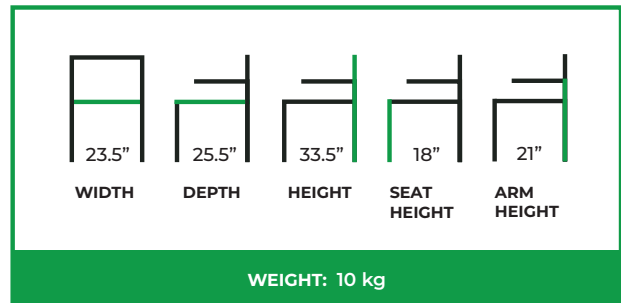

MODAN ARMCHAIR

COLLECTION: Signature

SC-240AC

The Modan Armchair is defined by a fluid, sculpted silhouette that brings softness and refinement to contemporary seating. Its gracefully curved backrest wraps gently around the sitter, creating an embracing form that offers both visual presence and ergonomic support. The seamless transition between the back, arms, and seat gives the chair a cohesive, sculptural quality that feels balanced and intentional.

Designed for comfortable, upright seating, the contoured seat and supportive back encourage ease during extended use. Supported by a clean, well-proportioned base, the Modan Armchair offers a refined blend of comfort and modern design, making it well suited to dining, hospitality, and social spaces that value elegance, clarity, and thoughtful craftsmanship.

KEY FEATURES:

- **Commercial-Grade Construction**
  Built for durability and daily use in high-traffic hospitality environments
- **Contract-Grade Foam**
  Premium cushioning engineered for long-lasting comfort and shape retention.
- **Solid Wood Frame**

FRAME: Solid Wood

FINISH OPTIONS: WOOD STAINS

UPHOLSTERY OPTIONS: FABRIC + VINYL

MINIMUM ORDER QUANTITY:

- Standard: 4 units

COM REQUIREMENTS: 3 yards