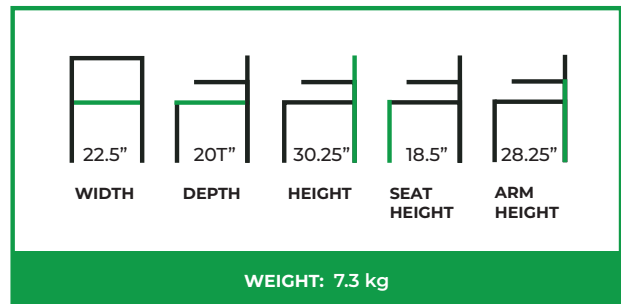

ELWOOD ARMCHAIR

COLLECTION: Signature

SC-448AC

The Elwood Armchair is defined by its smooth, enveloping silhouette and understated modern character. A gently curved backrest wraps around the sitter, creating a sense of comfort and subtle enclosure while maintaining a clean, streamlined profile. The compact form and balanced proportions give the chair a refined presence that feels both inviting and contemporary.

Designed for comfortable, upright seating, the contoured seat and supportive back provide ease for extended use without visual heaviness. Supported by a slender, well-proportioned base, the Elwood Armchair offers a thoughtful blend of softness and structure, making it well suited to dining, hospitality, and social spaces seeking modern elegance and everyday comfort.